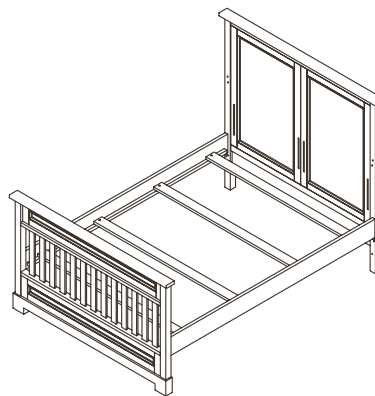

Aria Collection

Finishes: Mocacchino – White

Forever Crib – 3500
Dimensions: W:58 x D:35.25 x H:53

Toddler Rail – 3515
Dimensions: W:58 x D:35.25 x H:53

Bed Conversion Rails – 3516
Dimensions: W:75.25 x D:6 x H:0.75

5 Drawer Dresser – 3505
Dimensions: W:40 x D:21 x H:48

Double Dresser – 3506
Dimensions: W:54 x D:20 x H:36

Galley Rail – 9990
Dimensions: W:48.5 x D:19.5 x H:4

Armoire – 3507
Dimensions: W:42 x D:21 x H:68

Nightstand – 3514
Dimensions: W:24 x D:18 x H:24

Aria in Mocacchino: Nightstand – Forever Crib – Armoire – 5 Drawer Dresser – Double Dresser

Aria in Mocacchino: Nightstand – Full-Size Bed – 5 Drawer Dresser