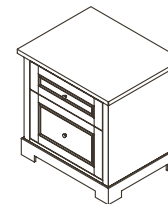

Aria Collection

Finishes: Mocacchino – White

Forever Crib – 3500
Dimensions: W:58 x D:35.25 x H:53

Toddler Rail – 3515
Dimensions: W:58 x D:35.25 x H:53

Bed Conversion Rails – 3516
Dimensions: W:75.25 x D:6 x H:0.75

5 Drawer Dresser – 3505
Dimensions: W:40 x D:21 x H:48

Double Dresser – 3506
Dimensions: W:54 x D:20 x H:36

Galley Rail – 9990
Dimensions: W:48.5 x D:19.5 x H:4

Armoire – 3507
Dimensions: W:42 x D:21 x H:68

Nightstand – 3514
Dimensions: W:24 x D:18 x H:24

Aria in Mocacchino: Nightstand – Forever Crib – Armoire – 5 Drawer Dresser – Double Dresser

Aria in Mocacchino: Nightstand – Full-Size Bed – 5 Drawer Dresser