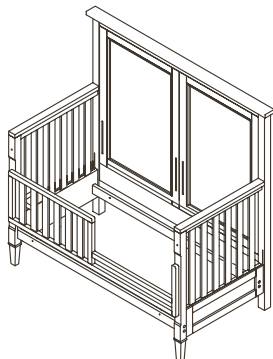

Aria Collection

Finishes: Mocacchino – White

Forever Crib – 3500
Dimensions: W:58 x D:35.25 x H:53

Toddler Rail – 3515
Dimensions: W:58 x D:35.25 x H:53

Bed Conversion Rails – 3516
Dimensions: W:75.25 x D:6 x H:0.75

5 Drawer Dresser – 3505
Dimensions: W:40 x D:21 x H:48

Double Dresser – 3506
Dimensions: W:54 x D:20 x H:36

Galley Rail – 9990
Dimensions: W:48.5 x D:19.5 x H:4

Armoire – 3507
Dimensions: W:42 x D:21 x H:68

Nightstand – 3514
Dimensions: W:24 x D:18 x H:24

Aria in Mocacchino: Nightstand – Forever Crib – Armoire – 5 Drawer Dresser – Double Dresser

Aria in Mocacchino: Nightstand – Full-Size Bed – 5 Drawer Dresser