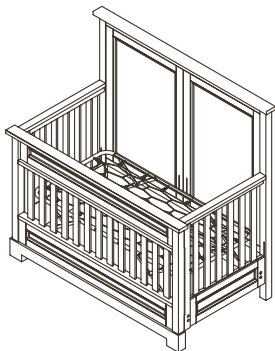

Aria Collection

Finishes: Mocacchino – White

Forever Crib – 3500
Dimensions: W:58 x D:35.25 x H:53

Toddler Rail – 3515
Dimensions: W:58 x D:35.25 x H:53

Bed Conversion Rails – 3516
Dimensions: W:75.25 x D:6 x H:0.75

5 Drawer Dresser – 3505
Dimensions: W:40 x D:21 x H:48

Double Dresser – 3506
Dimensions: W:54 x D:20 x H:36

Galley Rail – 9990
Dimensions: W:48.5 x D:19.5 x H:4

Armoire – 3507
Dimensions: W:42 x D:21 x H:68

Nightstand – 3514
Dimensions: W:24 x D:18 x H:24

Aria in Mocacchino: Nightstand – Forever Crib – Armoire – 5 Drawer Dresser – Double Dresser

Aria in Mocacchino: Nightstand – Full-Size Bed – 5 Drawer Dresser