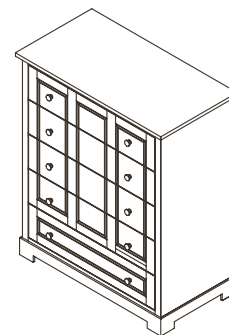

Aria Collection

Finishes: Mocacchino – White

Forever Crib – 3500
Dimensions: W:58 x D:35.25 x H:53

Toddler Rail – 3515
Dimensions: W:58 x D:35.25 x H:53

Bed Conversion Rails – 3516
Dimensions: W:75.25 x D:6 x H:0.75

5 Drawer Dresser – 3505
Dimensions: W:40 x D:21 x H:48

Double Dresser – 3506
Dimensions: W:54 x D:20 x H:36

Galley Rail – 9990
Dimensions: W:48.5 x D:19.5 x H:4

Armoire – 3507
Dimensions: W:42 x D:21 x H:68

Nightstand – 3514
Dimensions: W:24 x D:18 x H:24

Aria in Mocacchino: Nightstand – Forever Crib – Armoire – 5 Drawer Dresser – Double Dresser

Aria in Mocacchino: Nightstand – Full-Size Bed – 5 Drawer Dresser

Aria in Mocacchino: Double Dresser – Armoire – 5 Drawer Dresser
Insert : 5 Drawer Dresser – White