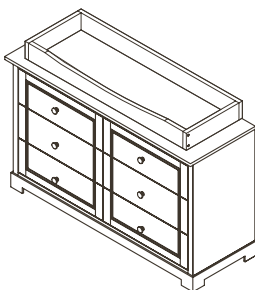

Aria Collection

Finishes: Mocacchino – White

Forever Crib – 3500
Dimensions: W:58 x D:35.25 x H:53

Toddler Rail – 3515
Dimensions: W:58 x D:35.25 x H:53

Bed Conversion Rails – 3516
Dimensions: W:75.25 x D:6 x H:0.75

5 Drawer Dresser – 3505
Dimensions: W:40 x D:21 x H:48

Double Dresser – 3506
Dimensions: W:54 x D:20 x H:36

Galley Rail – 9990
Dimensions: W:48.5 x D:19.5 x H:4

Armoire – 3507
Dimensions: W:42 x D:21 x H:68

Nightstand – 3514
Dimensions: W:24 x D:18 x H:24

Aria in Mocacchino: Nightstand – Forever Crib – Armoire – 5 Drawer Dresser – Double Dresser

Aria in Mocacchino: Nightstand – Full-Size Bed – 5 Drawer Dresser