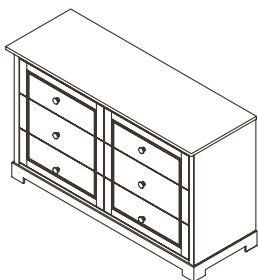

Aria Collection

Finishes: Mocacchino – White

Forever Crib – 3500
Dimensions: W:58 x D:35.25 x H:53

Toddler Rail – 3515
Dimensions: W:58 x D:35.25 x H:53

Bed Conversion Rails – 3516
Dimensions: W:75.25 x D:6 x H:0.75

5 Drawer Dresser – 3505
Dimensions: W:40 x D:21 x H:48

Double Dresser – 3506
Dimensions: W:54 x D:20 x H:36

Galley Rail – 9990
Dimensions: W:48.5 x D:19.5 x H:4

Armoire – 3507
Dimensions: W:42 x D:21 x H:68

Nightstand – 3514
Dimensions: W:24 x D:18 x H:24

Aria in Mocacchino: Nightstand – Forever Crib – Armoire – 5 Drawer Dresser – Double Dresser

Aria in Mocacchino: Nightstand – Full-Size Bed – 5 Drawer Dresser