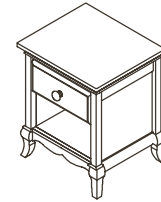

Mantova in White: Double Dresser – Ancona Forever Crib

Mantova Collection

Finishes: Chocolate – White

Forever Crib – 1000
Dimensions: W:59 x D:31.75 x H:46

Toddler Rail – 1015
Dimensions: W:59 x D:31.75 x H:46

Bed Conversion Rails – 1016
Dimensions: W:59 x D:80.5 x H:46

Nightstand – 1014
Dimensions: W:21 x D:18 x H:24

Double Dresser – 1006
Dimensions: W:50 x D:21.75 x H:36

Galley Rail – 9990
Dimensions: W:48.5 x D:19.5 x H:4

4 Drawer Dresser – 1005
Dimensions: W:43.5 x D:21.75 x H:43.25

Bookcase Hutch – 5555
Dimensions: W:47 x D:14 x H:42/46

Mantova in Chocolate: 4 Drawer Dresser – Full-Size Bed – Double Dresser – Hutch

Mantova in Chocolate: Double Dresser – Forever Crib – 4 Drawer Dresser