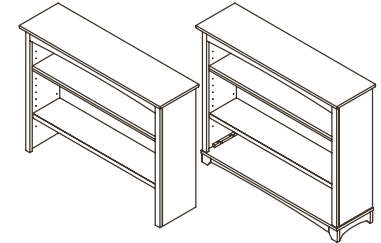

Mantova in White: Double Dresser – Ancona Forever Crib

Mantova Collection

Finishes: Chocolate – White

Forever Crib – 1000
Dimensions: W:59 x D:31.75 x H:46

Toddler Rail – 1015
Dimensions: W:59 x D:31.75 x H:46

Bed Conversion Rails – 1016
Dimensions: W:59 x D:80.5 x H:46

Nightstand – 1014
Dimensions: W:21 x D:18 x H:24

Double Dresser – 1006
Dimensions: W:50 x D:21.75 x H:36

Galley Rail – 9990
Dimensions: W:48.5 x D:19.5 x H:4

4 Drawer Dresser – 1005
Dimensions: W:43.5 x D:21.75 x H:43.25

Bookcase Hutch – 5555
Dimensions: W:47 x D:14 x H:42/46

Mantova in Chocolate: 4 Drawer Dresser – Full-Size Bed – Double Dresser – Hutch

Mantova in Chocolate: Double Dresser – Forever Crib – 4 Drawer Dresser