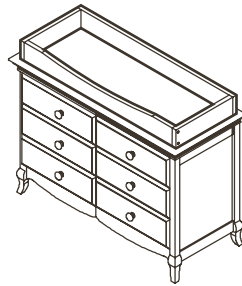

Mantova in White: Double Dresser – Ancona Forever Crib

Mantova Collection

Finishes: Chocolate – White

Forever Crib – 1000
Dimensions: W:59 x D:31.75 x H:46

Toddler Rail – 1015
Dimensions: W:59 x D:31.75 x H:46

Bed Conversion Rails – 1016
Dimensions: W:59 x D:80.5 x H:46

Nightstand – 1014
Dimensions: W:21 x D:18 x H:24

Double Dresser – 1006
Dimensions: W:50 x D:21.75 x H:36

Galley Rail – 9990
Dimensions: W:48.5 x D:19.5 x H:4

4 Drawer Dresser – 1005
Dimensions: W:43.5 x D:21.75 x H:43.25

Bookcase Hutch – 5555
Dimensions: W:47 x D:14 x H:42/46

Mantova in Chocolate: 4 Drawer Dresser – Full-Size Bed – Double Dresser – Hutch

Mantova in Chocolate: Double Dresser – Forever Crib – 4 Drawer Dresser