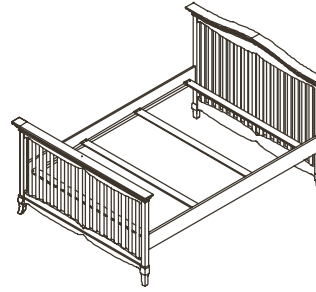

Mantova in White: Double Dresser – Ancona Forever Crib

Mantova Collection

Finishes: Chocolate – White

Forever Crib – 1000
Dimensions: W:59 x D:31.75 x H:46

Toddler Rail – 1015
Dimensions: W:59 x D:31.75 x H:46

Bed Conversion Rails – 1016
Dimensions: W:59 x D:80.5 x H:46

Nightstand – 1014
Dimensions: W:21 x D:18 x H:24

Double Dresser – 1006
Dimensions: W:50 x D:21.75 x H:36

Galley Rail – 9990
Dimensions: W:48.5 x D:19.5 x H:4

4 Drawer Dresser – 1005
Dimensions: W:43.5 x D:21.75 x H:43.25

Bookcase Hutch – 5555
Dimensions: W:47 x D:14 x H:42/46

Mantova in Chocolate: 4 Drawer Dresser – Full-Size Bed – Double Dresser – Hutch

Mantova in Chocolate: Double Dresser – Forever Crib – 4 Drawer Dresser