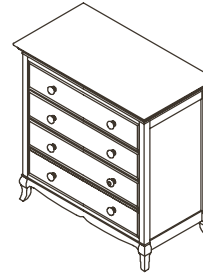

Mantova in White: Double Dresser – Ancona Forever Crib

Mantova Collection

Finishes: Chocolate – White

Forever Crib – 1000
Dimensions: W:59 x D:31.75 x H:46

Toddler Rail – 1015
Dimensions: W:59 x D:31.75 x H:46

Bed Conversion Rails – 1016
Dimensions: W:59 x D:80.5 x H:46

Nightstand – 1014
Dimensions: W:21 x D:18 x H:24

Double Dresser – 1006
Dimensions: W:50 x D:21.75 x H:36

Galley Rail – 9990
Dimensions: W:48.5 x D:19.5 x H:4

4 Drawer Dresser – 1005
Dimensions: W:43.5 x D:21.75 x H:43.25

Bookcase Hutch – 5555
Dimensions: W:47 x D:14 x H:42/46

Mantova in Chocolate: 4 Drawer Dresser – Full-Size Bed – Double Dresser – Hutch

Mantova in Chocolate: Double Dresser – Forever Crib – 4 Drawer Dresser