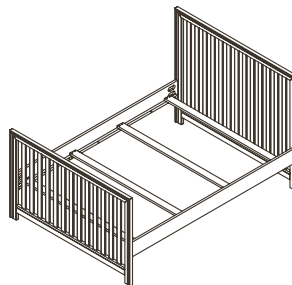

Novara in Mocacchino: Armoire – Full-Size Bed – Nightstand

Novara Collection

Finishes: Mocacchino – Vintage Cherry – White

Forever Crib – 400
Dimensions: W:55 x D:30 x H:41.5

Toddler Rail – 415
Dimensions: W:55 x D:30 x H:41.5

Bed Conversion Rails – 416
Dimensions: W:77.5 x D:45.5 x H:55.5

Nightstand – 414
Dimensions: W:21 x D:18 x H:24

Imperia Forever Crib – 499
Dimensions: W:54 x D:30 x H:35

Imperia Toddler Rail – 4915
Dimensions: W:54 x D:30 x H:35

Imperia Bed Conversion Rails – 4916
Dimensions: W:54 x D:76 x H:35

Bookcase Hutch – 5555
Dimensions: W:47 x D:14 x H:42/46

4 Drawer Dresser – 404
Dimensions: W:36 x D:18 x H:45

Armoire – 407
Dimensions: W:42 x D:18 x H:63