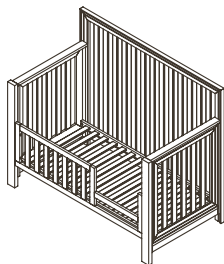

Novara in Mocacchino: Armoire – Full-Size Bed – Nightstand

Novara Collection

Finishes: Mocacchino – Vintage Cherry – White

Forever Crib – 400
Dimensions: W:55 x D:30 x H:41.5

Toddler Rail – 415
Dimensions: W:55 x D:30 x H:41.5

Bed Conversion Rails – 416
Dimensions: W:77.5 x D:45.5 x H:55.5

Nightstand – 414
Dimensions: W:21 x D:18 x H:24

Imperia Forever Crib – 499
Dimensions: W:54 x D:30 x H:35

Imperia Toddler Rail – 4915
Dimensions: W:54 x D:30 x H:35

Imperia Bed Conversion Rails – 4916
Dimensions: W:54 x D:76 x H:35

Bookcase Hutch – 5555
Dimensions: W:47 x D:14 x H:42/46

4 Drawer Dresser – 404
Dimensions: W:36 x D:18 x H:45

Armoire – 407
Dimensions: W:42 x D:18 x H:63