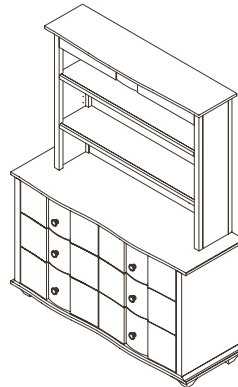

Onda Collection

Finishes: Walnut – Mocacchino

Forever Crib – 2500
Dimensions: W:58.75 x D:32.25 x H:52

Toddler Rail – 2515
Dimensions: W:54 x D:14.25 x H:1

Bed Conversion Rails – 2516
Dimensions: W:75.25 x D:6 x H:0.75

5 Drawer Drawer – 2505
Dimensions: W:40 x D:20 x H:48

Double Dresser – 2506
Dimensions: W:54 x D:20 x H:36

Galley Rail – 9990
Dimensions: W:48.5 x D:19.5 x H:4

Hutch & Double Dresser – 2509/5555
Dimensions: W:51 x D:14 x H:86

Armoire – 2507
Dimensions: W:42 x D:21 x H:78

Nightstand – 2514
Dimensions: W:24 x D:18 x H:24

Onda in Mocacchino: Double Dresser – Hutch – Armoire – Forever Crib – 5 Drawer Dresser

Onda in Walnut: Nightstand – Full-Size Bed – Double Dresser