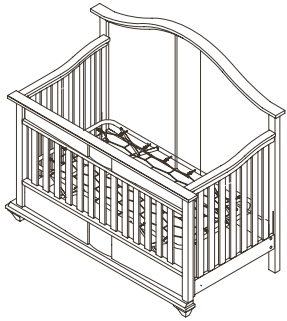

Onda Collection

Finishes: Walnut – Mocacchino

Forever Crib – 2500
Dimensions: W:58.75 x D:32.25 x H:52

Toddler Rail – 2515
Dimensions: W:54 x D:14.25 x H:1

Bed Conversion Rails – 2516
Dimensions: W:75.25 x D:6 x H:0.75

5 Drawer Drawer – 2505
Dimensions: W:40 x D:20 x H:48

Double Dresser – 2506
Dimensions: W:54 x D:20 x H:36

Galley Rail – 9990
Dimensions: W:48.5 x D:19.5 x H:4

Hutch & Double Dresser – 2509/5555
Dimensions: W:51 x D:14 x H:86