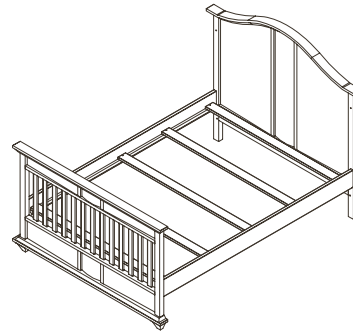

Onda Collection

Finishes: Walnut – Mocacchino

Forever Crib – 2500
Dimensions: W:58.75 x D:32.25 x H:52

Toddler Rail – 2515
Dimensions: W:54 x D:14.25 x H:1

Bed Conversion Rails – 2516
Dimensions: W:75.25 x D:6 x H:0.75

5 Drawer Drawer – 2505
Dimensions: W:40 x D:20 x H:48

Double Dresser – 2506
Dimensions: W:54 x D:20 x H:36

Galley Rail – 9990
Dimensions: W:48.5 x D:19.5 x H:4

Hutch & Double Dresser – 2509/5555
Dimensions: W:51 x D:14 x H:86