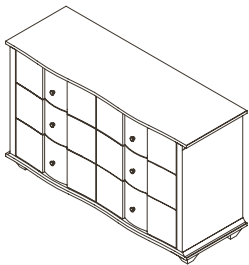

Onda Collection

Finishes: Walnut – Mocacchino

Forever Crib – 2500
Dimensions: W:58.75 x D:32.25 x H:52

Toddler Rail – 2515
Dimensions: W:54 x D:14.25 x H:1

Bed Conversion Rails – 2516
Dimensions: W:75.25 x D:6 x H:0.75

5 Drawer Drawer – 2505
Dimensions: W:40 x D:20 x H:48

Double Dresser – 2506
Dimensions: W:54 x D:20 x H:36

Galley Rail – 9990
Dimensions: W:48.5 x D:19.5 x H:4

Hutch & Double Dresser – 2509/5555
Dimensions: W:51 x D:14 x H:86

Armoire – 2507
Dimensions: W:42 x D:21 x H:78

Nightstand – 2514
Dimensions: W:24 x D:18 x H:24

Onda in Mocacchino: Double Dresser – Hutch – Armoire – Forever Crib – 5 Drawer Dresser

Onda in Walnut: Nightstand – Full-Size Bed – Double Dresser