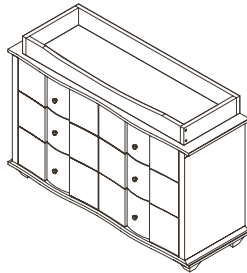

Onda Collection

Finishes: Walnut – Mocacchino

Forever Crib – 2500
Dimensions: W:58.75 x D:32.25 x H:52

Toddler Rail – 2515
Dimensions: W:54 x D:14.25 x H:1

Bed Conversion Rails – 2516
Dimensions: W:75.25 x D:6 x H:0.75

5 Drawer Drawer – 2505
Dimensions: W:40 x D:20 x H:48

Double Dresser – 2506
Dimensions: W:54 x D:20 x H:36

Galley Rail – 9990
Dimensions: W:48.5 x D:19.5 x H:4

Hutch & Double Dresser – 2509/5555
Dimensions: W:51 x D:14 x H:86

Armoire – 2507
Dimensions: W:42 x D:21 x H:78

Nightstand – 2514
Dimensions: W:24 x D:18 x H:24

Onda in Mocacchino: Double Dresser – Hutch – Armoire – Forever Crib – 5 Drawer Dresser

Onda in Walnut: Nightstand – Full-Size Bed – Double Dresser