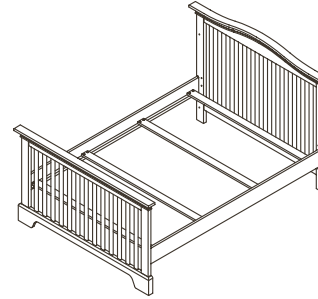

Volterra Collection

Finishes: Vintage Cherry – White – Mocacchino

Forever Crib – 1200
Dimensions: W:58.75 x D:31.25 x H:45.75

Toddler Rail – 1215
Dimensions: W:58.75 x D:34.75 x H:3

Bed Conversion Rails – 1216
Dimensions: W:75.45 x D:6 x H:2.25

3 Drawer Dresser – 1203
Dimensions: W:38 x D:20 x H:36.25

5 Drawer Dresser – 1205
Dimensions: W:42 x D:20 x H:48

Double Dresser – 1206
Dimensions: W: 50 x D:20 x H:36

Nightstand – 1214
Dimensions: W:21 x D:18 x H:24

Bookcase Hutch – 5555
Dimensions: W:47 x D:14 x H:42/46

Volterra in Vintage Cherry: 5 Drawer Dresser – Emilia Full-Size Bed – Nightstand – Double Dresser
Insert: Emilia Forever Crib

Volterra in Vintage Cherry: Double Dresser – Volterra Forever Crib – 5 Drawer Dresser – Bookcase