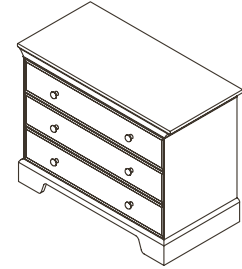

Volterra Collection

Finishes: Vintage Cherry – White – Mocacchino

Forever Crib – 1200
Dimensions: W:58.75 x D:31.25 x H:45.75

Toddler Rail – 1215
Dimensions: W:58.75 x D:34.75 x H:3

Bed Conversion Rails – 1216
Dimensions: W:75.45 x D:6 x H:2.25

3 Drawer Dresser – 1203
Dimensions: W:38 x D:20 x H:36.25

5 Drawer Dresser – 1205
Dimensions: W:42 x D:20 x H:48

Double Dresser – 1206
Dimensions: W: 50 x D:20 x H:36

Nightstand – 1214
Dimensions: W:21 x D:18 x H:24

Bookcase Hutch – 5555
Dimensions: W:47 x D:14 x H:42/46

Volterra in Vintage Cherry: 5 Drawer Dresser – Emilia Full-Size Bed – Nightstand – Double Dresser
Insert: Emilia Forever Crib

Volterra in Vintage Cherry: Double Dresser – Volterra Forever Crib – 5 Drawer Dresser – Bookcase