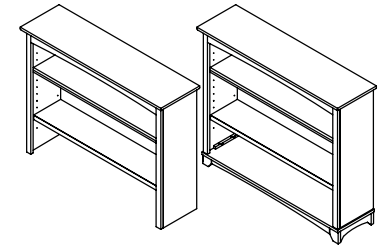

Volterra Collection

Finishes: Vintage Cherry – White – Mocacchino

Forever Crib – 1200
Dimensions: W:58.75 x D:31.25 x H:45.75

Toddler Rail – 1215
Dimensions: W:58.75 x D:34.75 x H:3

Bed Conversion Rails – 1216
Dimensions: W:75.45 x D:6 x H:2.25

3 Drawer Dresser – 1203
Dimensions: W:38 x D:20 x H:36.25

5 Drawer Dresser – 1205
Dimensions: W:42 x D:20 x H:48

Double Dresser – 1206
Dimensions: W: 50 x D:20 x H:36

Nightstand – 1214
Dimensions: W:21 x D:18 x H:24

Bookcase Hutch – 5555
Dimensions: W:47 x D:14 x H:42/46

Volterra in Vintage Cherry: 5 Drawer Dresser – Emilia Full-Size Bed – Nightstand – Double Dresser
Insert: Emilia Forever Crib

Volterra in Vintage Cherry: Double Dresser – Volterra Forever Crib – 5 Drawer Dresser – Bookcase