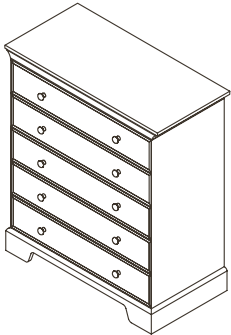

Volterra Collection

Finishes: Vintage Cherry – White – Mocacchino

Forever Crib – 1200
Dimensions: W:58.75 x D:31.25 x H:45.75

Toddler Rail – 1215
Dimensions: W:58.75 x D:34.75 x H:3

Bed Conversion Rails – 1216
Dimensions: W:75.45 x D:6 x H:2.25

3 Drawer Dresser – 1203
Dimensions: W:38 x D:20 x H:36.25

5 Drawer Dresser – 1205
Dimensions: W:42 x D:20 x H:48

Double Dresser – 1206
Dimensions: W: 50 x D:20 x H:36

Nightstand – 1214
Dimensions: W:21 x D:18 x H:24

Bookcase Hutch – 5555
Dimensions: W:47 x D:14 x H:42/46

Volterra in Vintage Cherry: 5 Drawer Dresser – Emilia Full-Size Bed – Nightstand – Double Dresser
Insert: Emilia Forever Crib

Volterra in Vintage Cherry: Double Dresser – Volterra Forever Crib – 5 Drawer Dresser – Bookcase