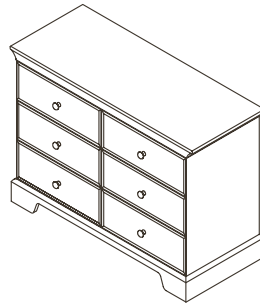

Volterra Collection

Finishes: Vintage Cherry – White – Mocacchino

Forever Crib – 1200
Dimensions: W:58.75 x D:31.25 x H:45.75

Toddler Rail – 1215
Dimensions: W:58.75 x D:34.75 x H:3

Bed Conversion Rails – 1216
Dimensions: W:75.45 x D:6 x H:2.25

3 Drawer Dresser – 1203
Dimensions: W:38 x D:20 x H:36.25

5 Drawer Dresser – 1205
Dimensions: W:42 x D:20 x H:48

Double Dresser – 1206
Dimensions: W: 50 x D:20 x H:36

Nightstand – 1214
Dimensions: W:21 x D:18 x H:24

Bookcase Hutch – 5555
Dimensions: W:47 x D:14 x H:42/46

Volterra in Vintage Cherry: 5 Drawer Dresser – Emilia Full-Size Bed – Nightstand – Double Dresser
Insert: Emilia Forever Crib

Volterra in Vintage Cherry: Double Dresser – Volterra Forever Crib – 5 Drawer Dresser – Bookcase