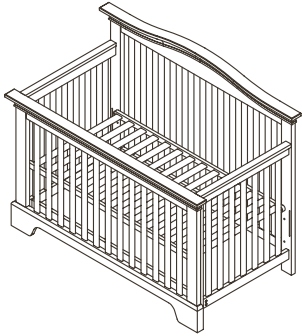

Volterra Collection

Finishes: Vintage Cherry – White – Mocacchino

Forever Crib – 1200
Dimensions: W:58.75 x D:31.25 x H:45.75

Toddler Rail – 1215
Dimensions: W:58.75 x D:34.75 x H:3

Bed Conversion Rails – 1216
Dimensions: W:75.45 x D:6 x H:2.25

3 Drawer Dresser – 1203
Dimensions: W:38 x D:20 x H:36.25

5 Drawer Dresser – 1205
Dimensions: W:42 x D:20 x H:48

Double Dresser – 1206
Dimensions: W: 50 x D:20 x H:36

Nightstand – 1214
Dimensions: W:21 x D:18 x H:24

Bookcase Hutch – 5555
Dimensions: W:47 x D:14 x H:42/46

Volterra in Vintage Cherry: 5 Drawer Dresser – Emilia Full-Size Bed – Nightstand – Double Dresser
Insert: Emilia Forever Crib

Volterra in Vintage Cherry: Double Dresser – Volterra Forever Crib – 5 Drawer Dresser – Bookcase