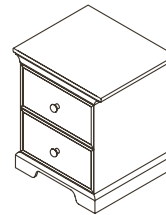

Volterra Collection

Finishes: Vintage Cherry – White – Mocacchino

Forever Crib – 1200
Dimensions: W:58.75 x D:31.25 x H:45.75

Toddler Rail – 1215
Dimensions: W:58.75 x D:34.75 x H:3

Bed Conversion Rails – 1216
Dimensions: W:75.45 x D:6 x H:2.25

3 Drawer Dresser – 1203
Dimensions: W:38 x D:20 x H:36.25

5 Drawer Dresser – 1205
Dimensions: W:42 x D:20 x H:48

Double Dresser – 1206
Dimensions: W: 50 x D:20 x H:36

Nightstand – 1214
Dimensions: W:21 x D:18 x H:24

Bookcase Hutch – 5555
Dimensions: W:47 x D:14 x H:42/46

Volterra in Vintage Cherry: 5 Drawer Dresser – Emilia Full-Size Bed – Nightstand – Double Dresser
Insert: Emilia Forever Crib

Volterra in Vintage Cherry: Double Dresser – Volterra Forever Crib – 5 Drawer Dresser – Bookcase