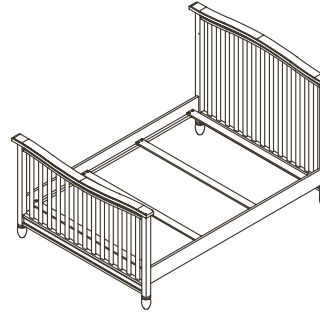

# Wendy Collection

**Finishes:** Chocolate – Distressed White

Forever Crib – 800  
Dimensions: W:58.25 x D:32 x H:50

Toddler Rail – 815  
Dimensions: W:58.25 x D:32 x H:50

Bed Conversion Rails – 816  
Dimensions: W:58.25 x D:76 x H:50

Nightstand – 814  
Dimensions: W:24 x D:18 x H:21

5 Drawer Dresser – 805  
Dimensions: W:42 x D:20 x H:47

Doubler Dresser – 806  
Dimensions: W:50 x D:20 x H:37

Galley Rail – 9990  
Dimensions: W:48.5 x D:19.5 x H:4

Bookcase Hutch – 5555  
Dimensions: W:47 x D:14 x H:42/46

Wendy in White: Bookcase – 5 Drawer Dresser – Full-Size Bed – Nightstand

Wendy in White: 5 Drawer Dresser – Forever Crib – Double Dresser – Hutch