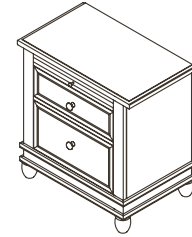

# Wendy Collection

**Finishes:** Chocolate – Distressed White

Forever Crib – 800  
Dimensions: W:58.25 x D:32 x H:50

Toddler Rail – 815  
Dimensions: W:58.25 x D:32 x H:50

Bed Conversion Rails – 816  
Dimensions: W:58.25 x D:76 x H:50

Nightstand – 814  
Dimensions: W:24 x D:18 x H:21

5 Drawer Dresser – 805  
Dimensions: W:42 x D:20 x H:47

Doubler Dresser – 806  
Dimensions: W:50 x D:20 x H:37

Galley Rail – 9990  
Dimensions: W:48.5 x D:19.5 x H:4

Bookcase Hutch – 5555  
Dimensions: W:47 x D:14 x H:42/46

Wendy in White: Bookcase – 5 Drawer Dresser – Full-Size Bed – Nightstand

Wendy in White: 5 Drawer Dresser – Forever Crib – Double Dresser – Hutch