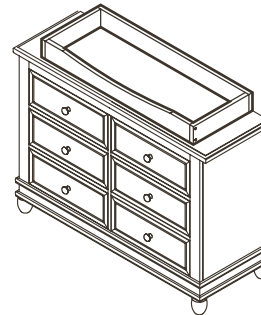

# Wendy Collection

**Finishes:** Chocolate – Distressed White

Forever Crib – 800  
Dimensions: W:58.25 x D:32 x H:50

Toddler Rail – 815  
Dimensions: W:58.25 x D:32 x H:50

Bed Conversion Rails – 816  
Dimensions: W:58.25 x D:76 x H:50

Nightstand – 814  
Dimensions: W:24 x D:18 x H:21

5 Drawer Dresser – 805  
Dimensions: W:42 x D:20 x H:47

Doubler Dresser – 806  
Dimensions: W:50 x D:20 x H:37

Galley Rail – 9990  
Dimensions: W:48.5 x D:19.5 x H:4

Bookcase Hutch – 5555  
Dimensions: W:47 x D:14 x H:42/46

Wendy in White: Bookcase – 5 Drawer Dresser – Full-Size Bed – Nightstand

Wendy in White: 5 Drawer Dresser – Forever Crib – Double Dresser – Hutch