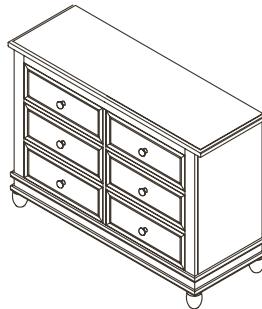

# Wendy Collection

**Finishes:** Chocolate – Distressed White

Forever Crib – 800  
Dimensions: W:58.25 x D:32 x H:50

Toddler Rail – 815  
Dimensions: W:58.25 x D:32 x H:50

Bed Conversion Rails – 816  
Dimensions: W:58.25 x D:76 x H:50

Nightstand – 814  
Dimensions: W:24 x D:18 x H:21

5 Drawer Dresser – 805  
Dimensions: W:42 x D:20 x H:47

Doubler Dresser – 806  
Dimensions: W:50 x D:20 x H:37

Galley Rail – 9990  
Dimensions: W:48.5 x D:19.5 x H:4

Bookcase Hutch – 5555  
Dimensions: W:47 x D:14 x H:42/46

Wendy in White: Bookcase – 5 Drawer Dresser – Full-Size Bed – Nightstand

Wendy in White: 5 Drawer Dresser – Forever Crib – Double Dresser – Hutch