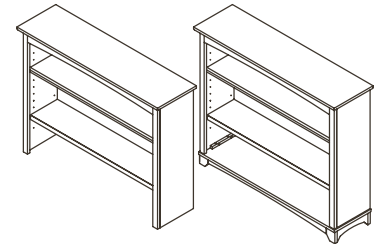

# Wendy Collection

**Finishes:** Chocolate – Distressed White

Forever Crib – 800  
Dimensions: W:58.25 x D:32 x H:50

Toddler Rail – 815  
Dimensions: W:58.25 x D:32 x H:50

Bed Conversion Rails – 816  
Dimensions: W:58.25 x D:76 x H:50

Nightstand – 814  
Dimensions: W:24 x D:18 x H:21

5 Drawer Dresser – 805  
Dimensions: W:42 x D:20 x H:47

Doubler Dresser – 806  
Dimensions: W:50 x D:20 x H:37

Galley Rail – 9990  
Dimensions: W:48.5 x D:19.5 x H:4

Bookcase Hutch – 5555  
Dimensions: W:47 x D:14 x H:42/46

Wendy in White: Bookcase – 5 Drawer Dresser – Full-Size Bed – Nightstand

Wendy in White: 5 Drawer Dresser – Forever Crib – Double Dresser – Hutch