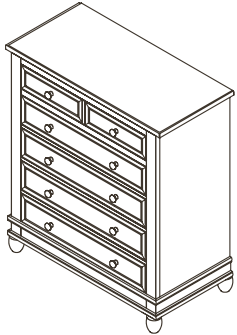

# Wendy Collection

**Finishes:** Chocolate – Distressed White

Forever Crib – 800  
Dimensions: W:58.25 x D:32 x H:50

Toddler Rail – 815  
Dimensions: W:58.25 x D:32 x H:50

Bed Conversion Rails – 816  
Dimensions: W:58.25 x D:76 x H:50

Nightstand – 814  
Dimensions: W:24 x D:18 x H:21

5 Drawer Dresser – 805  
Dimensions: W:42 x D:20 x H:47

Doubler Dresser – 806  
Dimensions: W:50 x D:20 x H:37

Galley Rail – 9990  
Dimensions: W:48.5 x D:19.5 x H:4

Bookcase Hutch – 5555  
Dimensions: W:47 x D:14 x H:42/46

Wendy in White: Bookcase – 5 Drawer Dresser – Full-Size Bed – Nightstand

Wendy in White: 5 Drawer Dresser – Forever Crib – Double Dresser – Hutch