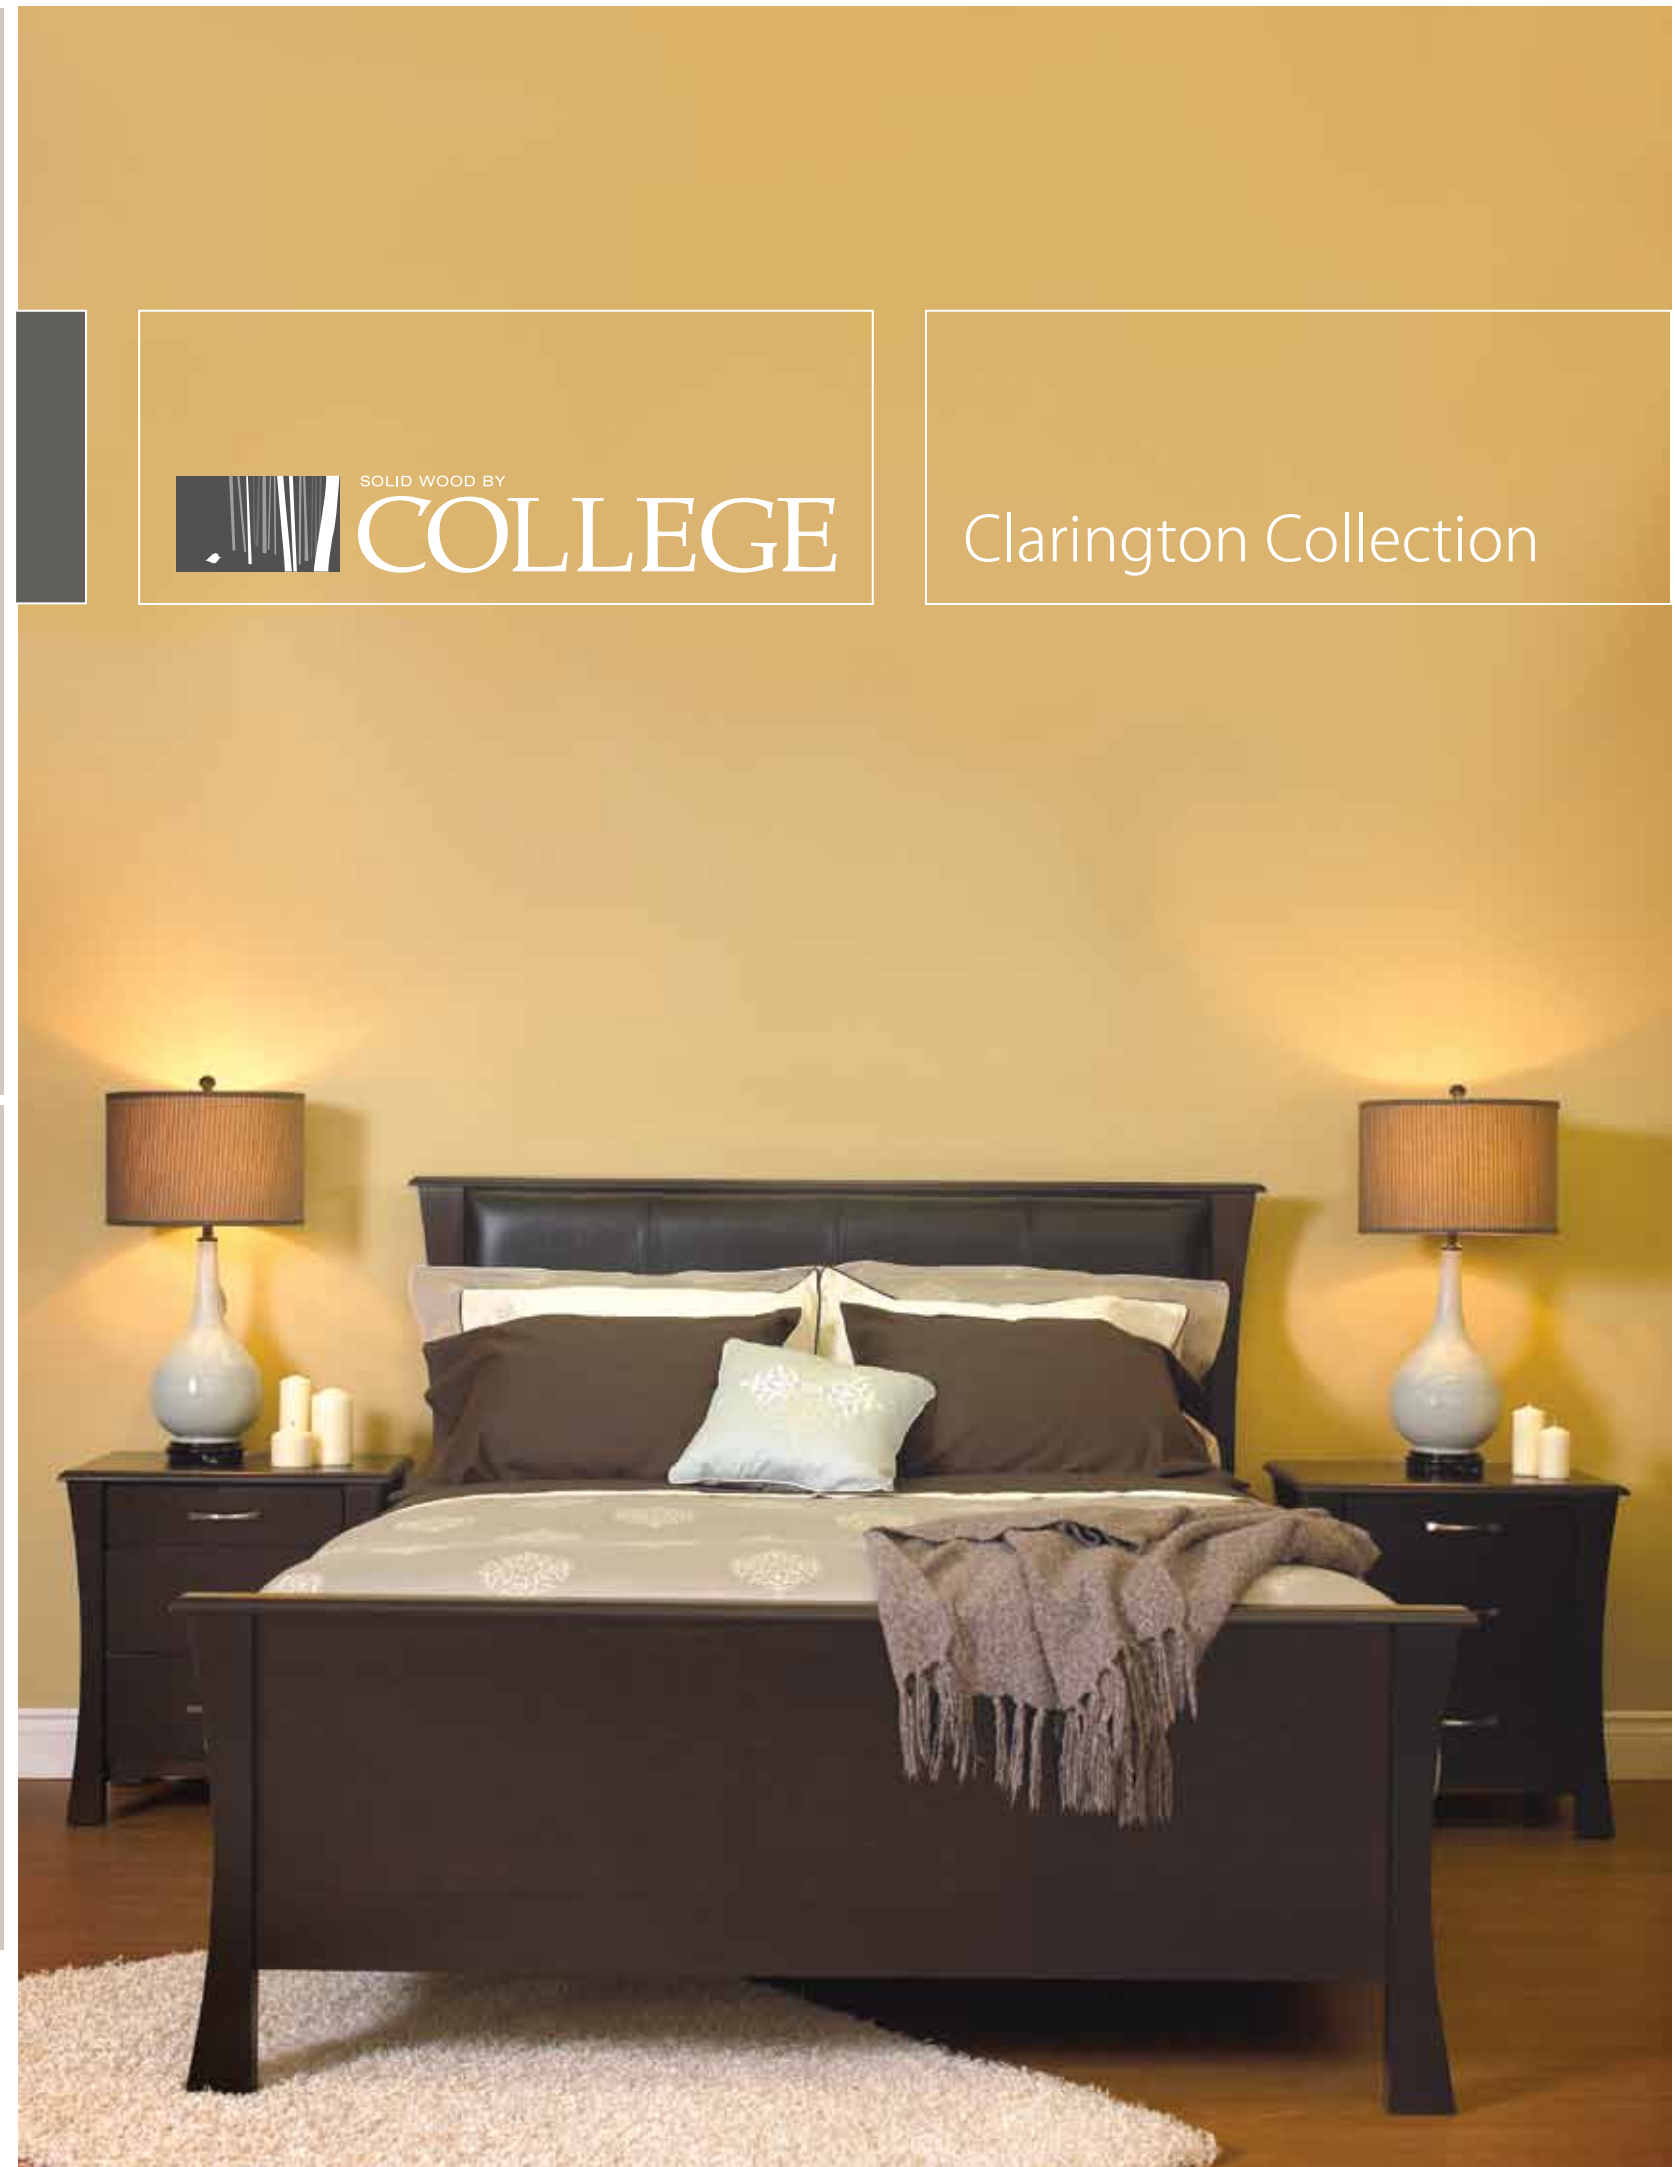

CLT-M4630

Case-mounted
landscape mirror

h: 49 3/4"
d: 2 1/2"
w: 30 1/2"

CLT-766D

Gentleman's Chest with
seven drawers and one
adjustable shelf behind
each door.

w: 66"
d: 18"
h: 46"

CLT-M33

Wall-hung or
case-mounted
mirror

w: 33"
d: 3/4"
h: 33"

CLT-866

Eight-drawer dresser

w: 66"
d: 18"
h: 37 7/8"

Clarington Collection

The Clarington Bed is available with a choice of footboards – the mattress-height regular footboard or the compact low-profile option (shown here). The smooth leather insert, offered in velvety black, provides a decadent contrast to the restrained lines of the bed. Double beds are shipped with an eleven-piece slat roll for mattress support and accept our underbed storage options. Queen and King beds are shipped with a metal support system and will not accommodate underbed storage options.

With clean curves on all legs, the Clarington Collection has a look of reserved elegance. The Clarington bed headboards are upholstered in high-quality leather, a tactile note of luxury that makes the master bedroom a personal retreat from life's everyday stresses.

THE CLARINGTON COLLECTION

With Leather Headboard Panel

CLT-54-BED
w: 60 3/4" d: 79 1/2"
h: 48" (h)
26" (f)

CLT-60-BED
w: 66 3/4" d: 84 1/2"
h: 48" (h)
26" (f)

CLT-80-BED
w: 83 3/4" d: 84 1/2"
h: 48" (h)
26" (f)