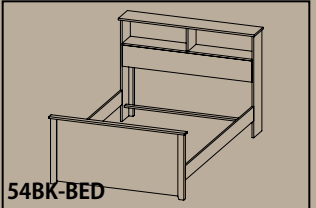

D39BED
Twin Bed
w: 41" d: 78.5" h: 41.5"

39BK-BED
Twin Bookcase Bed
w: 42.43" d: 87.5" h: 44"

39BK-DAY
Twin Day Bed
w: 42.5" d: 80.5" h: 28.5"

54BK-BED
Double Bookcase Bed
w: 57.25" d: 87.5" h: 44"

2839/3WK
3-Dr. Twin Mates Bed
w: 42" d: 86.5" h: 36"