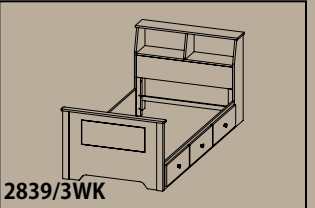

D39BED
Twin Bed
w: 41" d: 78.5" h: 41.5"

39BK-BED
Twin Bookcase Bed
w: 42.43" d: 87.5" h: 44"

39BK-DAY
Twin Day Bed
w: 42.5" d: 80.5" h: 28.5"

54BK-BED
Double Bookcase Bed
w: 57.25" d: 87.5" h: 44"

2839/3WK
3-Dr. Twin Mates Bed
w: 42" d: 86.5" h: 36"