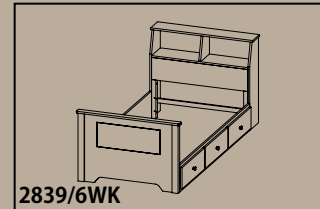

D39BED
Twin Bed
w: 41" d: 78.5" h: 41.5"

39BK-BED
Twin Bookcase Bed
w: 42.43" d: 87.5" h: 44"

39BK-DAY
Twin Day Bed
w: 42.5" d: 80.5" h: 28.5"

54BK-BED
Double Bookcase Bed
w: 57.25" d: 87.5" h: 44"

2839/3WK
3-Dr. Twin Mates Bed
w: 42" d: 86.5" h: 36"