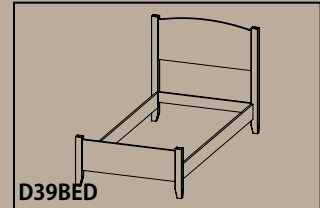

SOLID WOOD BY

COLLEGE

Dover Series

Shown in Linen with Cut-Out trim option (COT)

Shown in Cocoa with Shaker trim option (SH)

offspring

www.offspringfurnishings.com

SOLID WOOD BY COLLEGE

D39BED
Twin Bed
w: 41" d: 78.5" h: 41.5"

39BK-BED
Twin Bookcase Bed
w: 42.43" d: 87.5" h: 44"

39BK-DAY
Twin Day Bed
w: 42.5" d: 80.5" h: 28.5"

54BK-BED
Double Bookcase Bed
w: 57.25" d: 87.5" h: 44"

2839/3WK
3-Dr. Twin Mates Bed
w: 42" d: 86.5" h: 36"