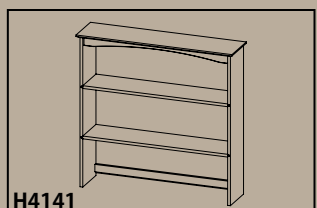

D348D
Change Chest
w: 48.5" d: 16.5" h: 30.5"

4422 (L or R)
4-Drawer Desk
w: 44" d: 22" h: 30"

78
Secretary's Desk
w: 31.25" d: 15.25" h: 46.25"

M83030
Case Mounted Mirror
w: .75" d: 29.5" h: 29.5"

H4141
Desk Hutch
w: 42.5" d: 10.25" h: 41.25"