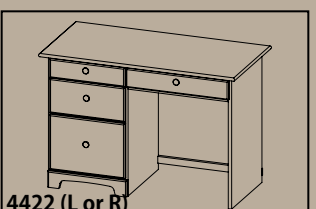

DA331
3-Drawer Armoire
w: 31.25" d: 16.5" h: 58.25"

D82
6-Drawer Dresser
w: 48.63" d: 16.5" h: 30.5"

D88
8-Drawer Dresser
w: 48.63" d: 16.5" h: 38.38"

DBA87
4-Dr Change Station (w/pad)
w: 36.25" d: 16.5" h: 40.38"

D348D
Change Chest
w: 48.5" d: 16.5" h: 30.5"

4422 (L or R)
4-Drawer Desk
w: 44" d: 22" h: 30"

78
Secretary's Desk
w: 31.25" d: 15.25" h: 46.25"

M83030
Case Mounted Mirror
w: .75" d: 29.5" h: 29.5"

H4141
Desk Hutch
w: 42.5" d: 10.25" h: 41.25"