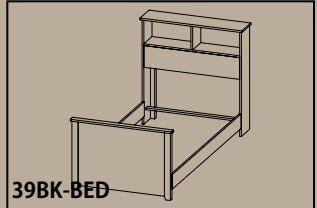

D39BED
Twin Bed
w: 41" d: 78.5" h: 41.5"

39BK-BED
Twin Bookcase Bed
w: 42.43" d: 87.5" h: 44"

39BK-DAY
Twin Day Bed
w: 42.5" d: 80.5" h: 28.5"

54BK-BED
Double Bookcase Bed
w: 57.25" d: 87.5" h: 44"

2839/3WK
3-Dr. Twin Mates Bed
w: 42" d: 86.5" h: 36"