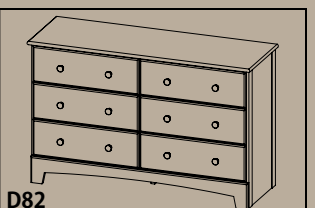

D87
4-Drawer Chest
w: 36.25" d: 16.5" h: 38.38"

D85
5-Drawer Chest
w: 25.25" d: 16.5" h: 46.25"

D85/30
5-Drawer Chest
w: 31.25" d: 16.5" h: 46.25"

D8185
5-Drawer Lingerie Chest
w: 19.13" d: 16.5" h: 46.25"

DA331
3-Drawer Armoire
w: 31.25" d: 16.5" h: 58.25"

D82
6-Drawer Dresser
w: 48.63" d: 16.5" h: 30.5"

D88
8-Drawer Dresser
w: 48.63" d: 16.5" h: 38.38"

DBA87
4-Dr Change Station (w/pad)
w: 36.25" d: 16.5" h: 40.38"