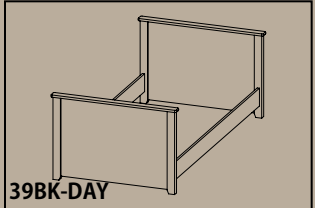

www.collegewoodwork.com

145 Clarence Biesenthal Drive
Oshawa, ON • Canada • L1K 2H5
Tel: 905•725•3566 • Fax: 905•725•2912
www.collegewoodwork.com

01/05/2010

Dover trim options: Shaker ("SH"), Straight ("ST"), Cut-Out ("COT")

D39BED
Twin Bed
w: 41" d: 78.5" h: 41.5"

39BK-BED
Twin Bookcase Bed
w: 42.43" d: 87.5" h: 44"

39BK-DAY
Twin Day Bed
w: 42.5" d: 80.5" h: 28.5"

54BK-BED
Double Bookcase Bed
w: 57.25" d: 87.5" h: 44"

2839/3WK
3-Dr. Twin Mates Bed
w: 42" d: 86.5" h: 36"