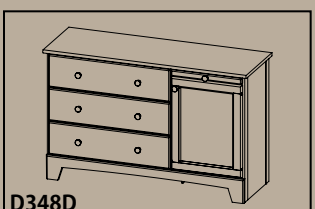

DA331
3-Drawer Armoire
w: 31.25" d: 16.5" h: 58.25"

D82
6-Drawer Dresser
w: 48.63" d: 16.5" h: 30.5"

D88
8-Drawer Dresser
w: 48.63" d: 16.5" h: 38.38"

DBA87
4-Dr Change Station (w/pad)
w: 36.25" d: 16.5" h: 40.38"

D348D
Change Chest
w: 48.5" d: 16.5" h: 30.5"

4422 (L or R)
4-Drawer Desk
w: 44" d: 22" h: 30"

78
Secretary's Desk
w: 31.25" d: 15.25" h: 46.25"

M83030
Case Mounted Mirror
w: .75" d: 29.5" h: 29.5"

H4141
Desk Hutch
w: 42.5" d: 10.25" h: 41.25"