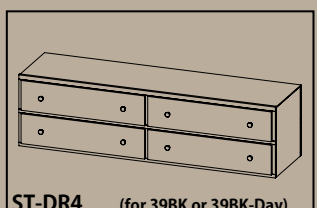

40
Educator's Chair
w: 17.5" d: 17" h: 34.25"

16
Student's Chair (basswood)
w: 15.5" d: 18" h: 36"

F70
Storage Box
w: 31.25" d: 16.5" h: 16.75"

ST-DR2
2-Dr. Underbed Storage
w: 20" d: 74.75" h: 12.5"

ST-DR4 (for 39BK or 39BK-Day)
4-Dr. Underbed Storage
w: 20" d: 74.75" h: 20.625"