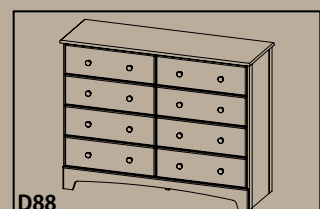

D87
4-Drawer Chest
w: 36.25" d: 16.5" h: 38.38"

D85
5-Drawer Chest
w: 25.25" d: 16.5" h: 46.25"

D85/30
5-Drawer Chest
w: 31.25" d: 16.5" h: 46.25"

D8185
5-Drawer Lingerie Chest
w: 19.13" d: 16.5" h: 46.25"

DA331
3-Drawer Armoire
w: 31.25" d: 16.5" h: 58.25"

D82
6-Drawer Dresser
w: 48.63" d: 16.5" h: 30.5"

D88
8-Drawer Dresser
w: 48.63" d: 16.5" h: 38.38"

DBA87
4-Dr Change Station (w/pad)
w: 36.25" d: 16.5" h: 40.38"