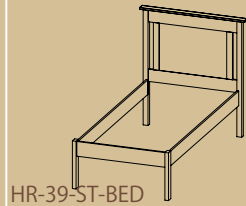

Heritage Series

by

HR-39-ST-BED

Twin Bed
w: 43.25" d: 79.5" h: 48"

HR-54-BED

Double Bed
w: 58" d: 79.5" h: 48"

HR-60-BED

Queen Bed
w: 64" d: 85.8" h: 48"