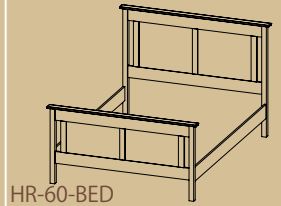

Heritage Series

by

HR-39-ST-BED

Twin Bed
w: 43.25" d: 79.5" h: 48"

HR-54-BED

Double Bed
w: 58" d: 79.5" h: 48"

HR-60-BED

Queen Bed
w: 64" d: 85.8" h: 48"

HR-123

1-Drawer Night Table
w: 22.5" d: 18" h: 22"

HR-223

2-Drawer Night Table
w: 22.5" d: 18" h: 22"

HR-652

6-Drawer Dresser
w: 52" d: 18" h: 30"

HR-435

4-Drawer Chest
w: 34.75" d: 18" h: 38"