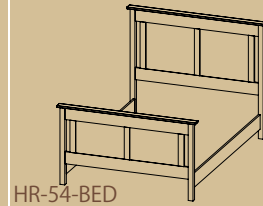

Heritage Series

by

HR-39-ST-BED

Twin Bed
w: 43.25" d: 79.5" h: 48"

HR-54-BED

Double Bed
w: 58" d: 79.5" h: 48"

HR-60-BED

Queen Bed
w: 64" d: 85.8" h: 48"