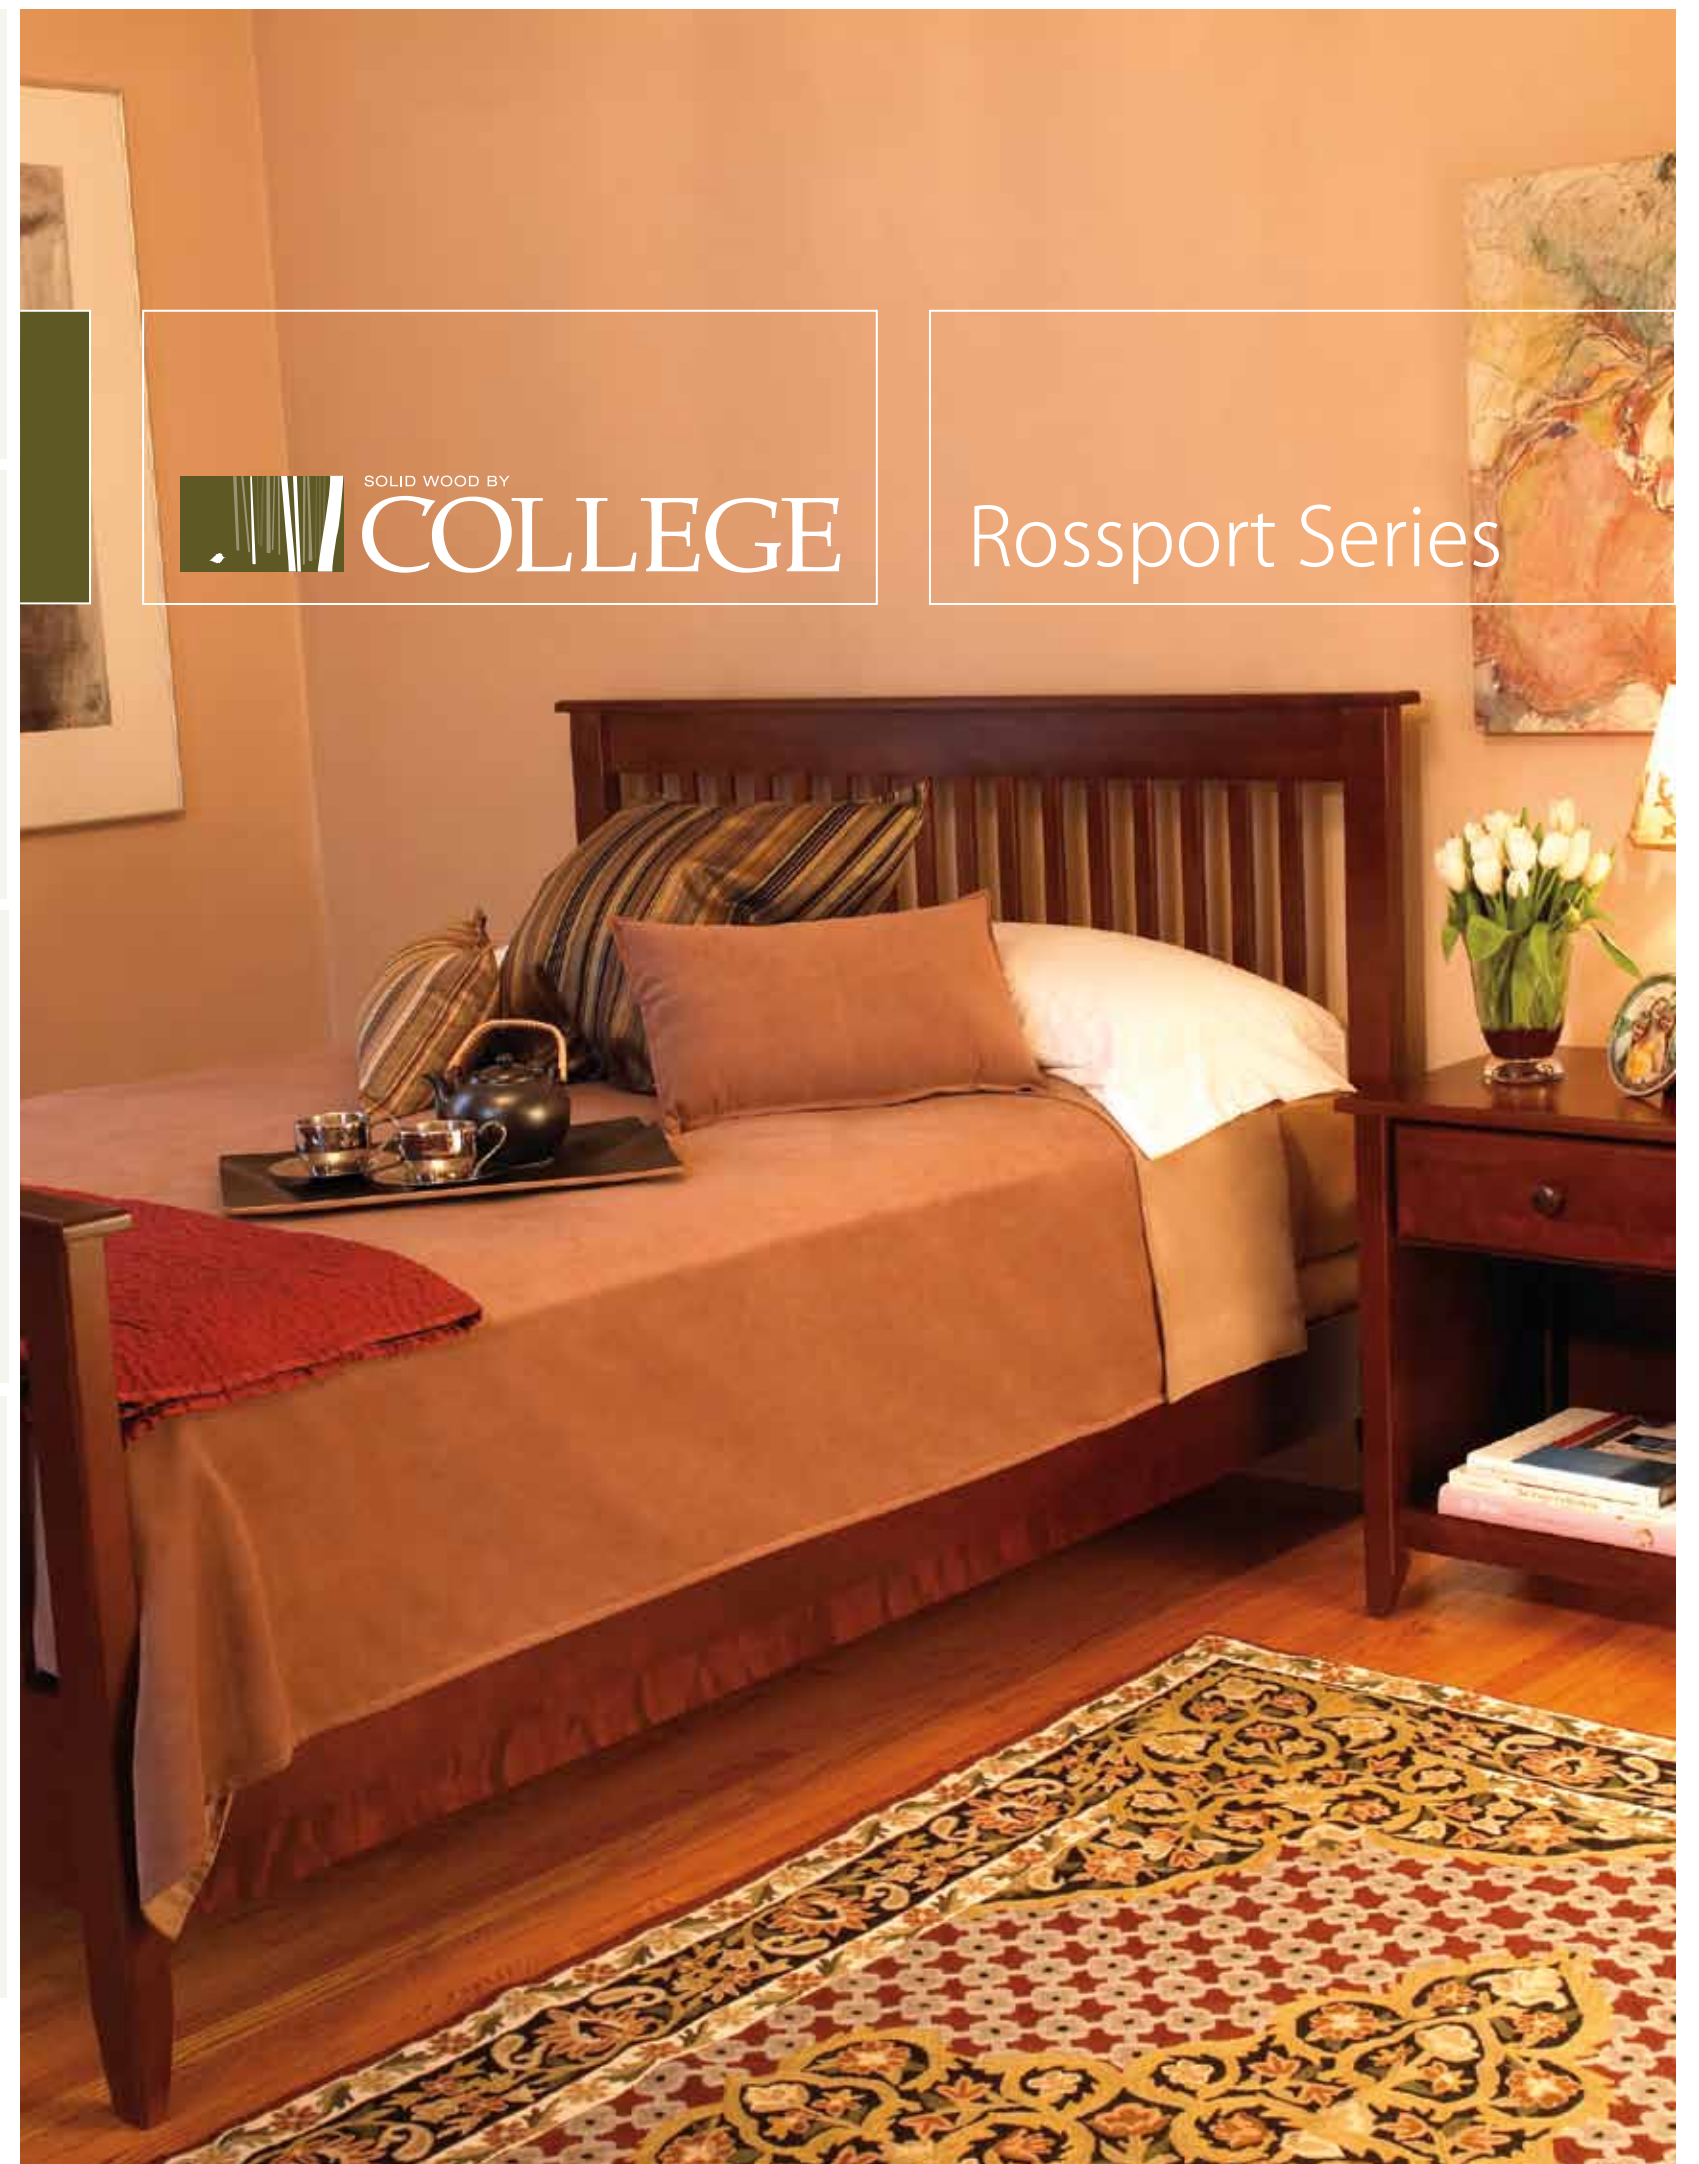

R340/24
(not shown)
Three drawer chest. (Base for R140/24).
w: 39 3/4"
d: 24"
h: 30"

SOLID WOOD BY
COLLEGE

Rosspoint Series