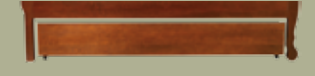

w: 40 1/2"
d: 73 1/2"
h: 11 1/2"

STORAGE

F70: Storage chest.